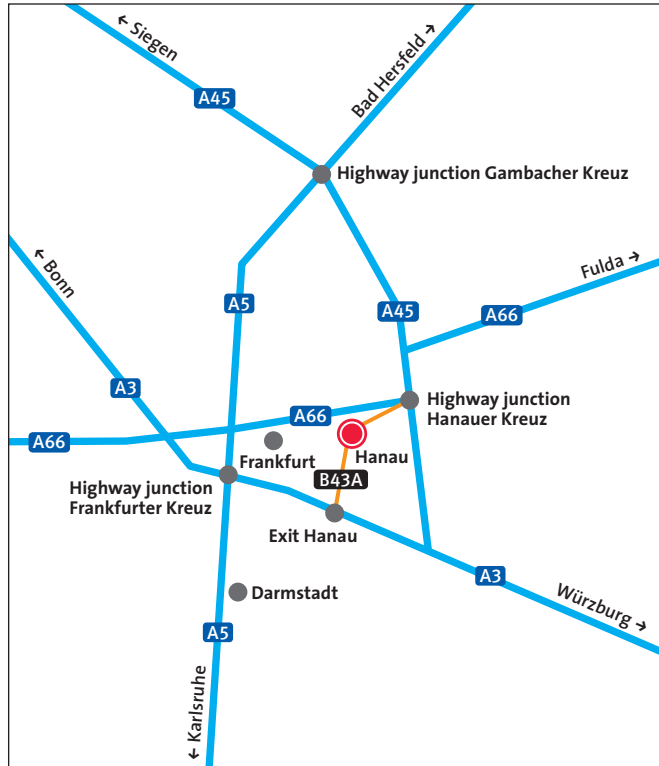

→ **Entry for navigation system**

Kinzigheimer Weg 104-106, 63450 Hanau

→ **By car**

Coming from Gießen on highway A 45 or on A 66 from Fulda / Frankfurt

- At the highway junction Hanauer Kreuz follow the sign to Dieburg
- Exit at Hanau-Großauheim / Hafen (harbour)
- Keep right and make a left turn at the second intersection into Kinzigheimer Weg

Coming from Bonn or Würzburg on the highway A 3

- Leave the A 3 at exit Hanau onto the federal road B 45
- Then continue on B 43a
- Exit at Hanau-Großauheim / Hafen
- Turn right and then make a left turn at the second intersection into Kinzigheimer Weg

→ **From the airport**

- Take the train to main station Hanau
- Then follow directions “By train”

→ **By train** (walking distance approx. 8 min.)

- At the train station follow the exit sign direction Auheimer Strasse (through the underground crossing)
- At the end of the underground crossing keep right
- After approx. 100 m turn left into the street “Am Krawallgraben”
- At the end you will reach the company building

Highway system

After leaving the highway (distances not true to scale)

Roediger Vacuum GmbH
Kinzigheimer Weg 104-106
63450 Hanau, Germany

Phone: +49 6181 309-0
Telefax: +49 6181 309-280
www.roevac.com