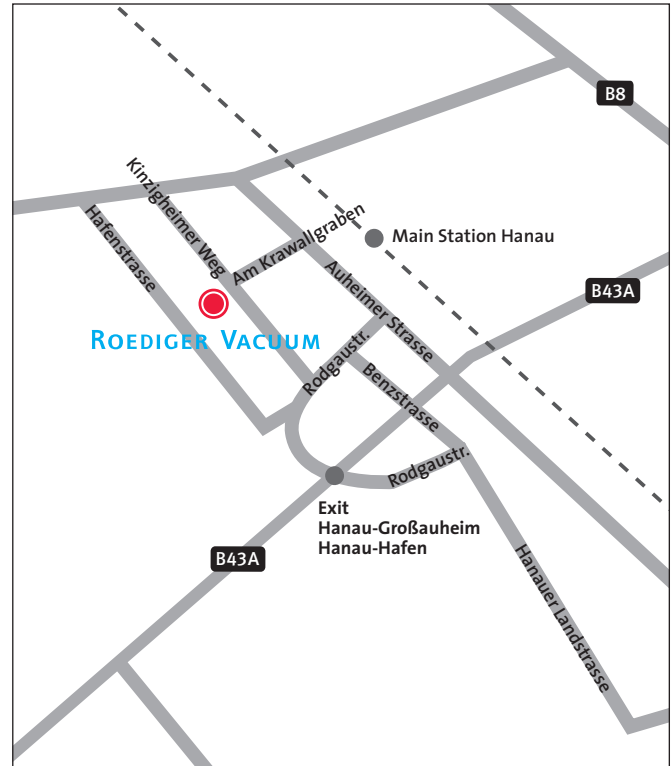

→ **Entry for navigation system**

Kinzigheimer Weg 104-106, 63450 Hanau

→ **By car**

Coming from Gießen on highway A 45 or on A 66 from Fulda / Frankfurt

- At the highway junction Hanauer Kreuz follow the sign to Dieburg
- Exit at Hanau-Großauheim / Hafen (harbour)
- Keep right and make a left turn at the second intersection into Kinzigheimer Weg

Coming from Bonn or Würzburg on the highway A 3

- Leave the A 3 at exit Hanau onto the federal road B 45
- Then continue on B 43a
- Exit at Hanau-Großauheim / Hafen
- Turn right and then make a left turn at the second intersection into Kinzigheimer Weg

→ **From the airport**

- Take the train to main station Hanau
- Then follow directions “By train”

→ **By train** (walking distance approx. 8 min.)

- At the train station follow the exit sign direction Auheimer Strasse (through the underground crossing)
- At the end of the underground crossing keep right
- After approx. 100 m turn left into the street “Am Krawallgraben”
- At the end you will reach the company building

Highway system

After leaving the highway (distances not true to scale)

Roediger Vacuum GmbH
Kinzigheimer Weg 104-106
63450 Hanau, Germany

Phone: +49 6181 309-0
Telefax: +49 6181 309-280
www.roevac.com